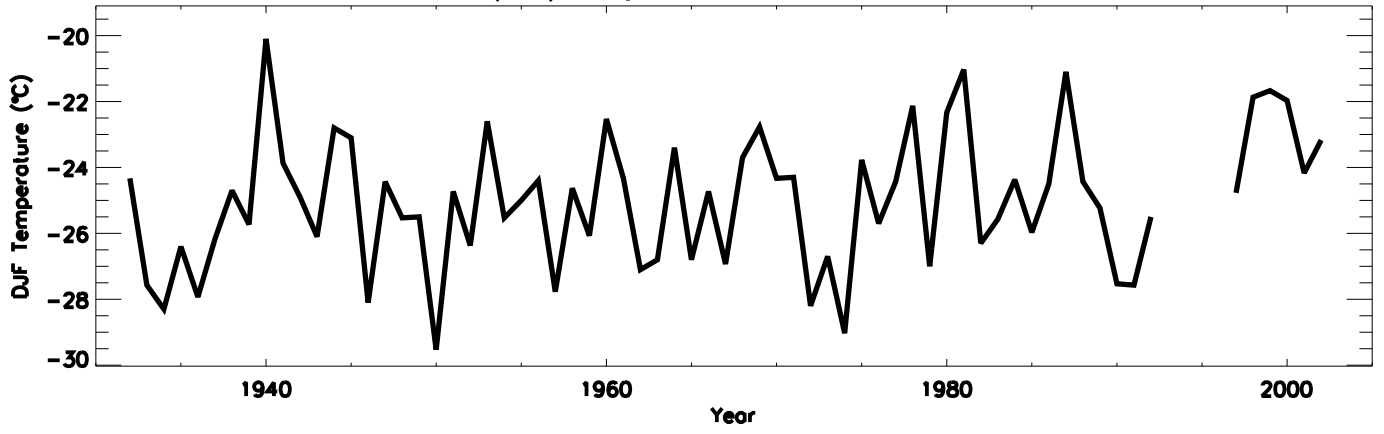

Winter (DJF) Temperature from Churchill, Manitoba

Spring (MAM) Temperature from Churchill, Manitoba

Summer (JJA) Temperature from Churchill, Manitoba

Fall (SON) Temperature from Churchill, Manitoba