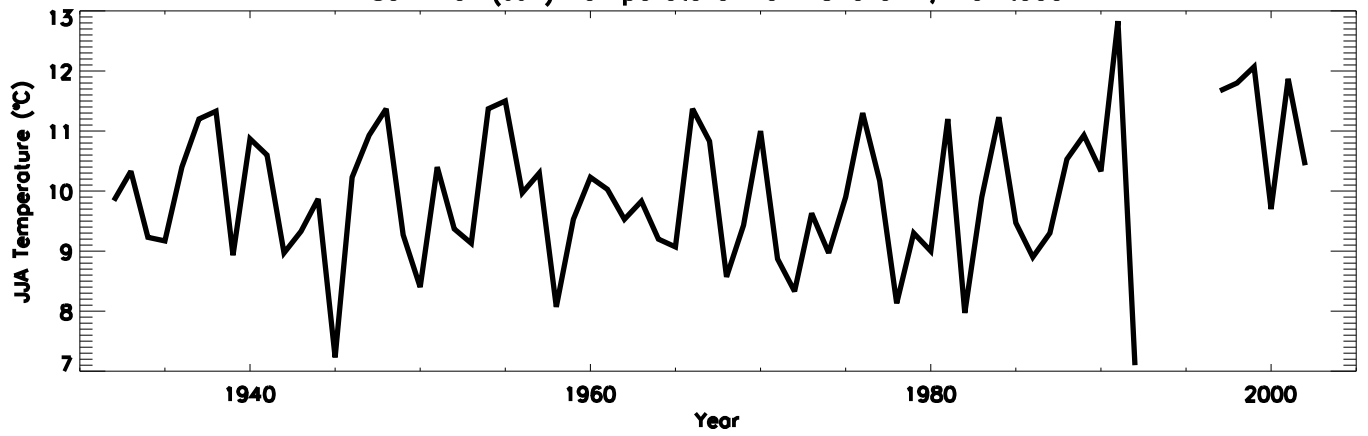

Winter (DJF) Temperature from Churchill, Manitoba

Spring (MAM) Temperature from Churchill, Manitoba

Summer (JJA) Temperature from Churchill, Manitoba

Fall (SON) Temperature from Churchill, Manitoba