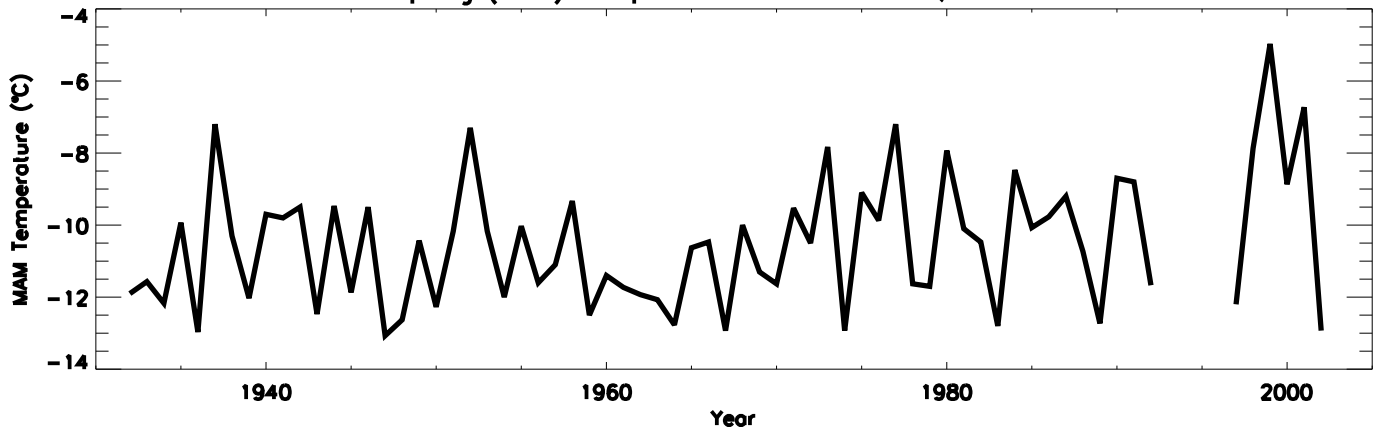

Winter (DJF) Temperature from Churchill, Manitoba

Spring (MAM) Temperature from Churchill, Manitoba

Summer (JJA) Temperature from Churchill, Manitoba

Fall (SON) Temperature from Churchill, Manitoba